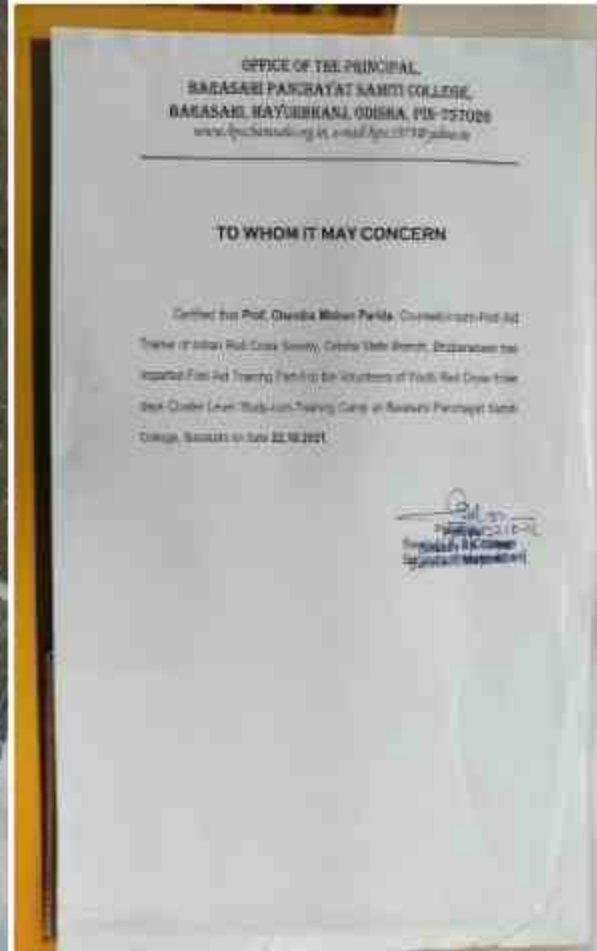

Chandra Priya Parua
Principal
Kaptipada Degree College,
Nuasahi Mayurbhanga